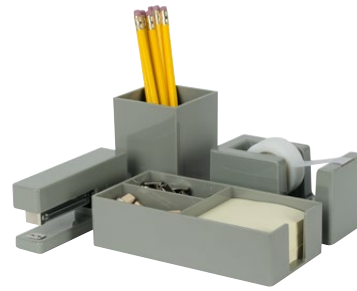

Desk Tray or Pen Cup

24	48	96	144	288	576	c
8	7	6	5	4	3.50	

Tape Dispenser or Stapler

24	48	96	144	288	576	c
9	8	7	6	5	4.50	

Dual Acrylic Tumbler

48	96	240	576	1008	c
5.49	5.28	4.88	4.77	4.68	

Neoprene Lunch Bags
(sizing & prices vary)